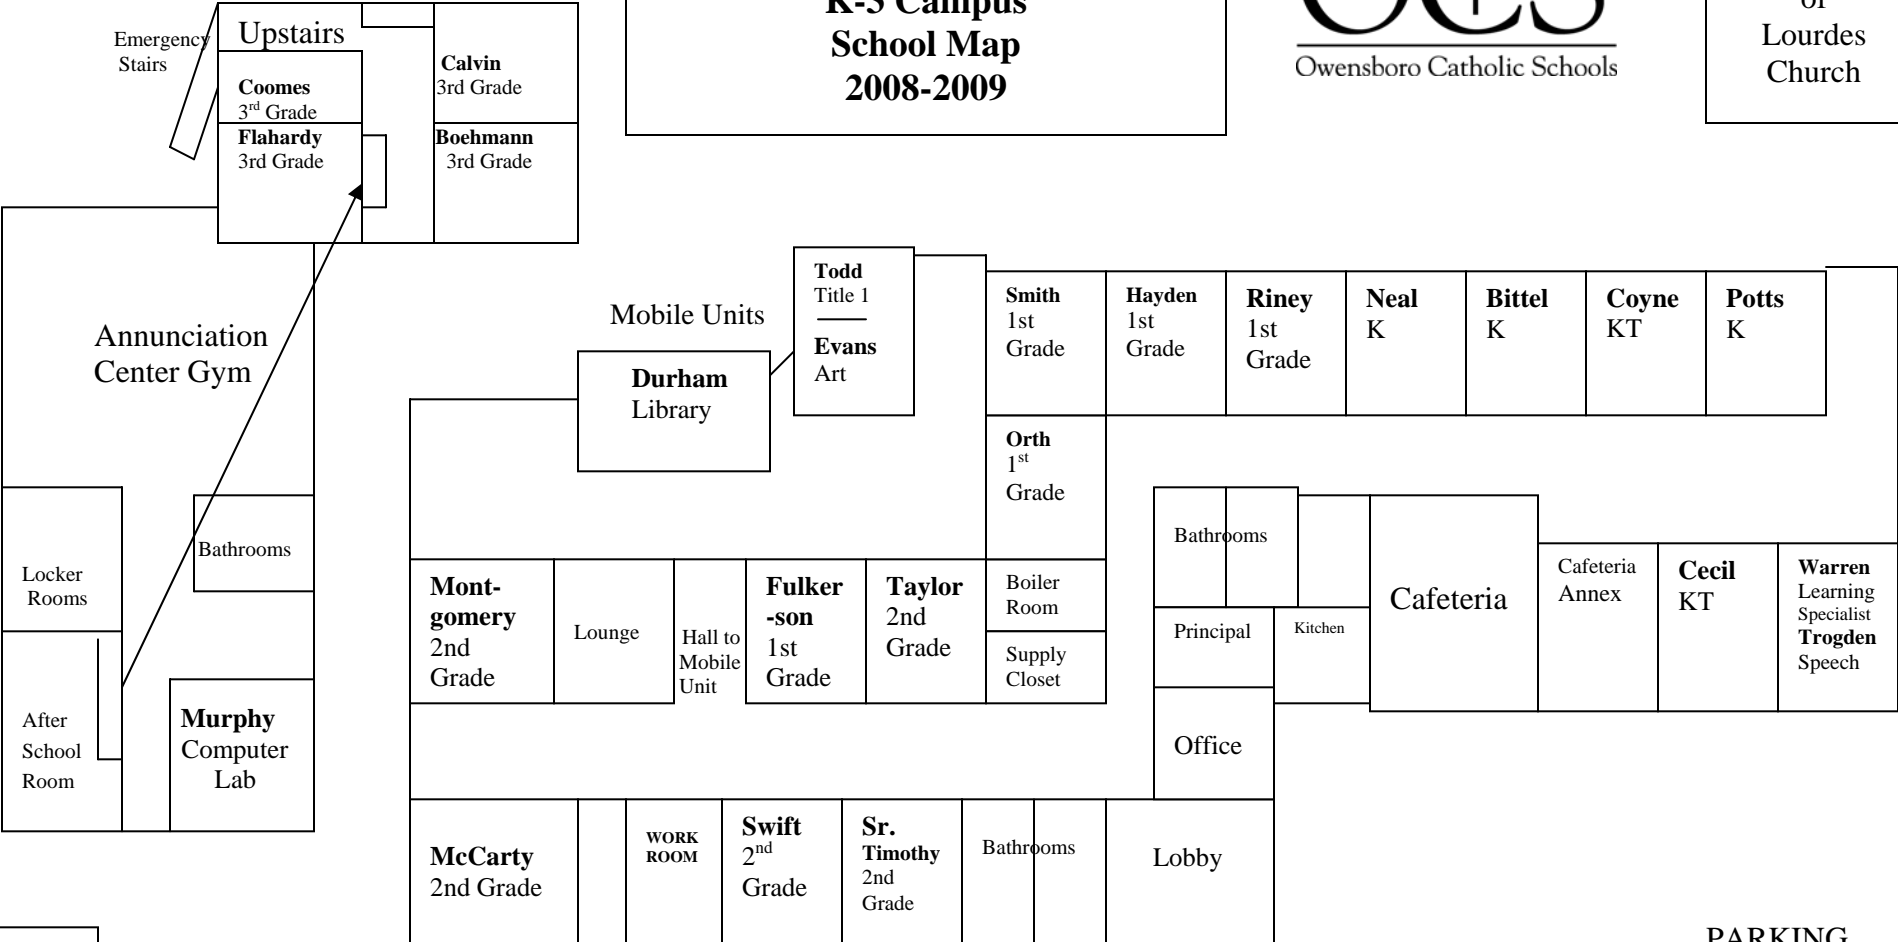

**Owensboro Catholic Elementary
K-3 Campus
School Map
2008-2009**

Our Lady
of
Lourdes
Church

Hayden
Music

PARKING
LOT

Playground

Owensboro Catholic Schools share in the mission of the Church in cooperation with families to provide a religious and academic education, which prepares students to become responsible members of the family, Church and community.